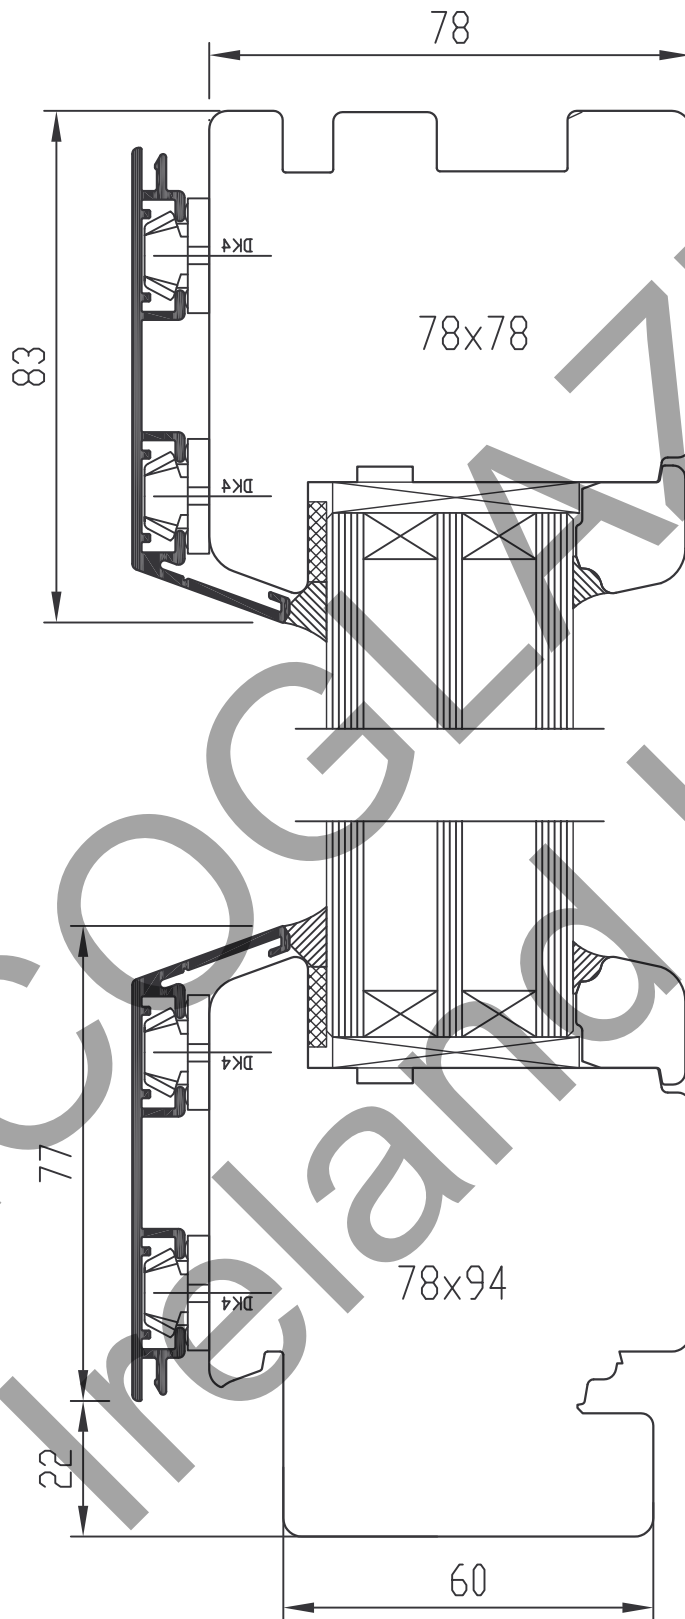

IV 78 Cora

LEGENDE: ○ R 1.0 ● R 1.5 ⊙ R 2.0 ○ R 3.0	TITLE: FIX windows top and bottom		DRAWING NO.: UAB "Megrame Export" Kirtimų g. 37a, Vilnius LT-2028, Lietuva		PLOTTER: PTV Ingeener K.Grybauskas	SIGNATURE:
	DATE: 2010-06-21	SCALE: 1 : 1			CONFIRM: Technologist R.Kirka	
					Production head N.Bazevičius	 Worldwide glazing solutions